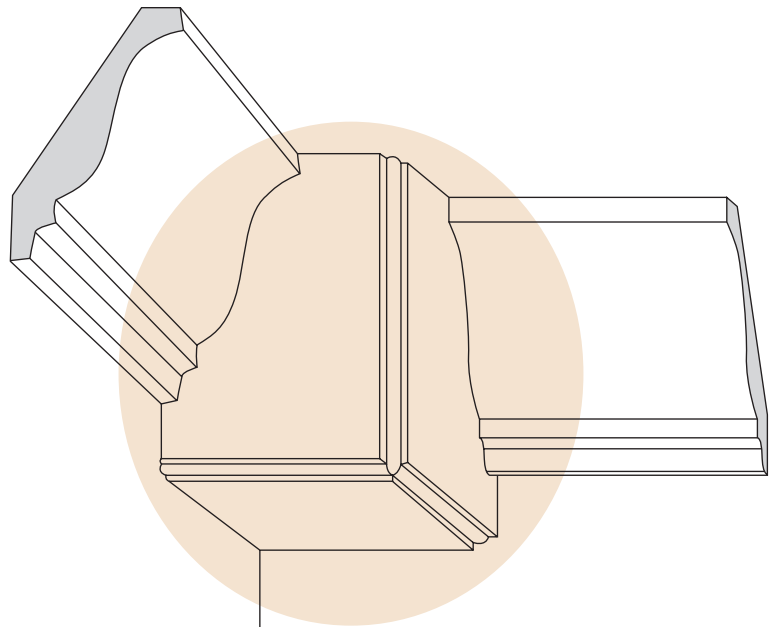

6 Piece Mantel

Top	$3/4 \times 9 \frac{1}{4}$
Crown	$11/16 \times 4 \frac{1}{4}$
Notched Dentil	$3/4 \times 1 \frac{3}{4}$
Dentil	$3/4 \times 1 \frac{3}{4}$
Modified Base	$5/8 \times 3 \frac{1}{4}$
Bottom	$3/4 \times 3 \frac{1}{2}$

Accessory Blocks

Rosette Blocks

705	1 x 2 1/2 x 2 1/2
710	1 1/8 x 3 x 3
715	1 1/8 x 3 1/2 x 3 1/2

Crown Corner Blocks

745	2 1/2 x 2 1/2 x 3 3/8 (3 1/4 Crown)
750	2 3/4 x 2 3/4 x 4 3/8 (4 1/4 Crown)
755	3 x 3 x 4 3/8 (3 1/4 Crown with Dentil)
760	3 1/2 x 3 1/2 x 5 3/8 (5 1/4 Crown or 4 1/4 Crown with Dentil)
765	4 x 4 x 6 3/8 (5 1/4 Crown with Dentil)