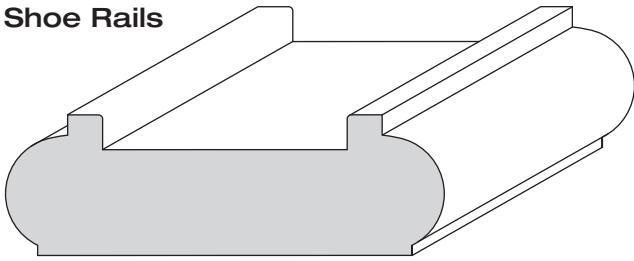

681 • 3/4 x 4 9/16 x 81 3/4 • Reeded Door Jamb (Fluted 8" from bottom, 6" from top)

683 • 3/4 x 4 9/16 x 81 3/4 • Raised Panel Door Jamb

Stair Parts

Full line of wood and iron stair parts

Hand Rails

6010
2 3/8 x 2 1/4

6010 - P
(Plowed)

6210
2 3/8 x 2 5/8

6210 - P
(Plowed)

Shoe Rails

6006
1 x 3 1/8

6045
3/4 x 3 1/8

Fillets

6007
3/8 x 1 3/4