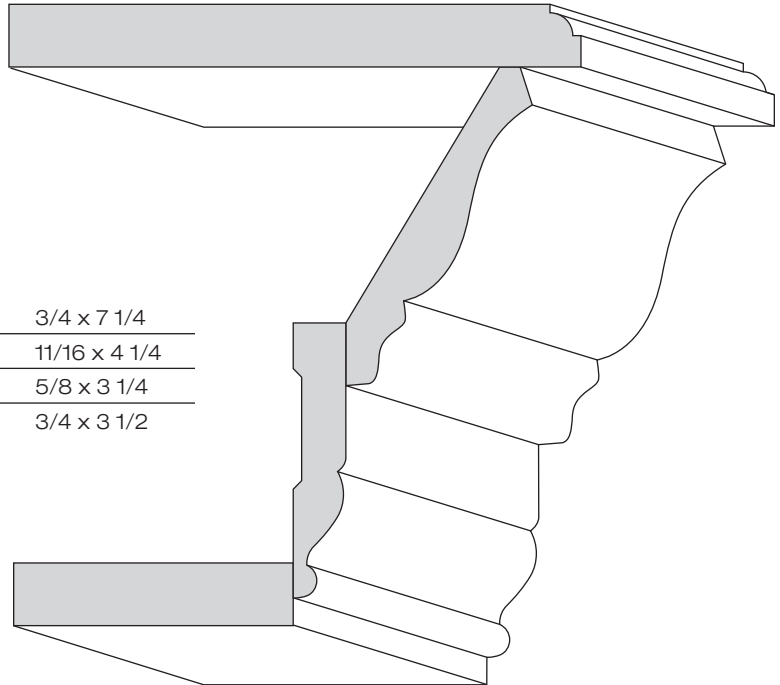

Dentils

Mantels

3 Piece Mantel

Top	$3/4 \times 7 \frac{1}{4}$
Beaded Casing	$3/4 \times 3 \frac{1}{4}$
Bottom	$3/4 \times 5 \frac{1}{2}$

4 Piece Mantel

Top	$3/4 \times 7 \frac{1}{4}$
Crown	$11/16 \times 4 \frac{1}{4}$
Modified Base	$5/8 \times 3 \frac{1}{4}$
Bottom	$3/4 \times 3 \frac{1}{2}$