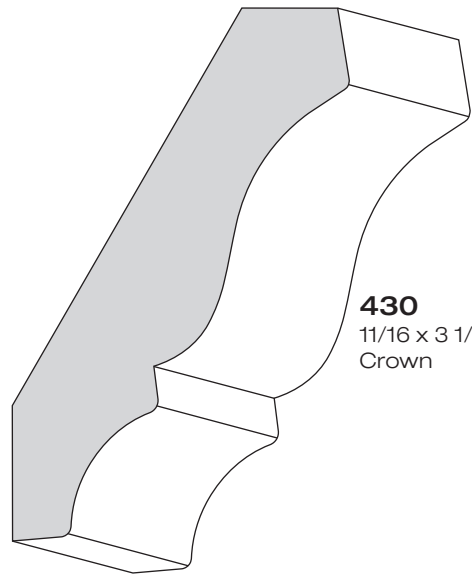

305
5/8 x 7 1/4
Modified

310
5/8 x 5 1/4
Modified

320
5/8 x 5 1/4
Beaded

330
5/8 x 4 1/4
Modified

335
9/16 x 4 1/4
Beaded

340
9/16 x 4 1/4
Colonial

350
5/8 x 3 1/4
Modified

370
11/16 x 1 3/8
Base Cap

605
1/2 x 3/4
Base Shoe

360
9/16 x 3 1/4
Colonial

350
5/8 x 3 1/4
Modified Crown Base

Crown
Mouldings
shown on
pages 8 & 9

Crowns

400
11/16 x 7 1/4
Crown

410
11/16 x 5 1/4
Crown

405
3/4 x 5 1/4
Dentil Insert Crown

415
11/16 x 5 1/4
Cove Crown

420
11/16 x 4 1/4
Crown

430
11/16 x 3 1/4
Crown

425
11/16 x 4 1/4
Cove Crown

440
9/16 x 2 1/4
Bed Mold

427
3/4 x 3 3/4
Dentil Insert Crown

Standard Mouldings

592
1/2 x 1
Half Round

Accessory Blocks

Rosette Blocks

705	1 x 2 1/2 x 2 1/2
710	1 1/8 x 3 x 3
715	1 1/8 x 3 1/2 x 3 1/2

Crown Corner Blocks

745	2 1/2 x 2 1/2 x 3 3/8 (3 1/4 Crown)
750	2 3/4 x 2 3/4 x 4 3/8 (4 1/4 Crown)
755	3 x 3 x 4 3/8 (3 1/4 Crown with Dentil)
760	3 1/2 x 3 1/2 x 5 3/8 (5 1/4 Crown or 4 1/4 Crown with Dentil)
765	4 x 4 x 6 3/8 (5 1/4 Crown with Dentil)