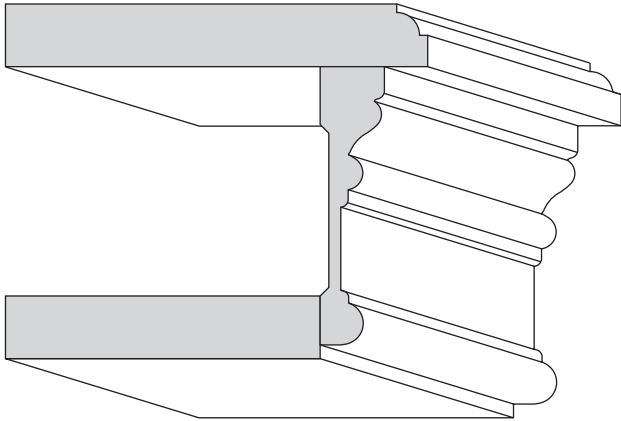

660
1 1/16 x 1 3/8
Astragal

699
3/8 x 3 1/8
Beaded Ceiling

Chair Rails

665
11/16 x 2 5/8
Chair Rail

670
3/4 x 2 3/4
Chair Rail

673
1 x 3 1/4
Chair Rail

660
11/16 x 1 3/8
Astragal

645
9/16 x 1 1/8
Colonial Cap

Dentils

Mantels

3 Piece Mantel

Top	$3/4 \times 7 \frac{1}{4}$
Beaded Casing	$3/4 \times 3 \frac{1}{4}$
Bottom	$3/4 \times 5 \frac{1}{2}$

4 Piece Mantel

Top	$3/4 \times 7 \frac{1}{4}$
Crown	$11/16 \times 4 \frac{1}{4}$
Modified Base	$5/8 \times 3 \frac{1}{4}$
Bottom	$3/4 \times 3 \frac{1}{2}$