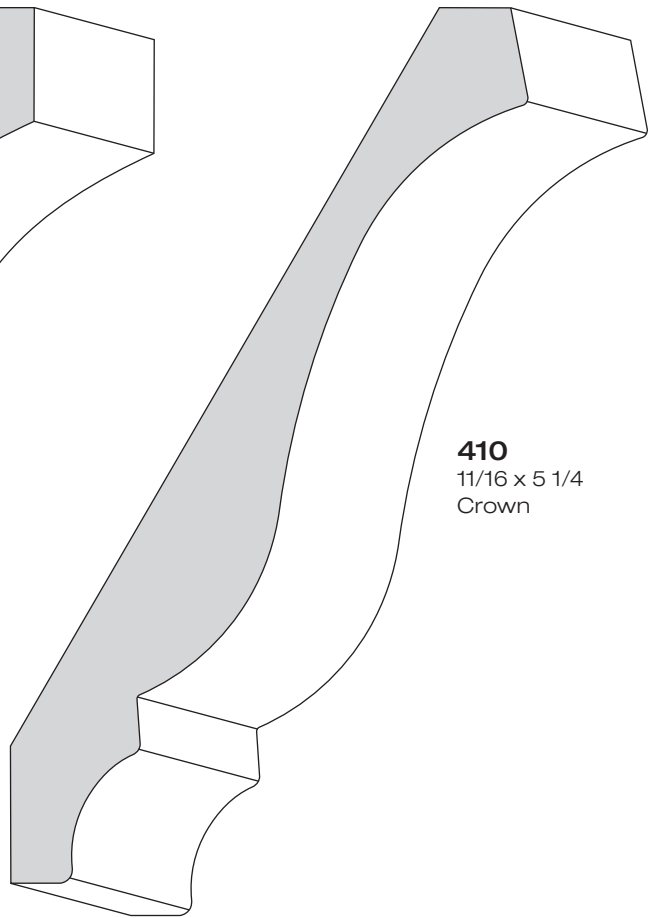

230
3/4 x 3 1/4
Beaded

220
11/16 x 3 1/4
Modified

240
3/4 x 2 3/4
Beaded

245
11/16 x 2 3/4
Classic Casing

255
11/16 x 2 1/4
Beaded

250
11/16 x 2 1/4
Colonial

260
11/16 x 1 1/8
Back Band

Baseboards

305
5/8 x 7 1/4
Modified

310
5/8 x 5 1/4
Modified

320
5/8 x 5 1/4
Beaded

330
5/8 x 4 1/4
Modified

335
9/16 x 4 1/4
Beaded

340
9/16 x 4 1/4
Colonial

350
5/8 x 3 1/4
Modified

370
11/16 x 1 3/8
Base Cap

605
1/2 x 3/4
Base Shoe

360
9/16 x 3 1/4
Colonial

350
5/8 x 3 1/4
Modified Crown Base

Crown
Mouldings
shown on
pages 8 & 9

Crowns

400
11/16 x 7 1/4
Crown

410
11/16 x 5 1/4
Crown

405
3/4 x 5 1/4
Dentil Insert Crown

Accessory Blocks

Rosette Blocks

705	1 x 2 1/2 x 2 1/2
710	1 1/8 x 3 x 3
715	1 1/8 x 3 1/2 x 3 1/2

Crown Corner Blocks

745	2 1/2 x 2 1/2 x 3 3/8 (3 1/4 Crown)
750	2 3/4 x 2 3/4 x 4 3/8 (4 1/4 Crown)
755	3 x 3 x 4 3/8 (3 1/4 Crown with Dentil)
760	3 1/2 x 3 1/2 x 5 3/8 (5 1/4 Crown or 4 1/4 Crown with Dentil)
765	4 x 4 x 6 3/8 (5 1/4 Crown with Dentil)