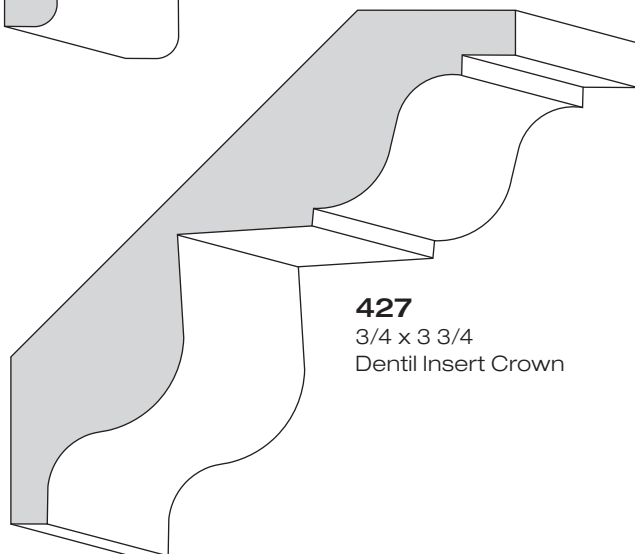

305
5/8 x 7 1/4
Modified

310
5/8 x 5 1/4
Modified

320
5/8 x 5 1/4
Beaded

330
5/8 x 4 1/4
Modified

335
9/16 x 4 1/4
Beaded

340
9/16 x 4 1/4
Colonial

350
5/8 x 3 1/4
Modified

370
11/16 x 1 3/8
Base Cap

415
11/16 x 5 1/4
Cove Crown

420
11/16 x 4 1/4
Crown

430
11/16 x 3 1/4
Crown

425
11/16 x 4 1/4
Cove Crown

440
9/16 x 2 1/4
Bed Mold

427
3/4 x 3 3/4
Dentil Insert Crown

Standard Mouldings

592
1/2 x 1
Half Round

594
3/4 x 1 1/2
Half Round

596
1 x 2
Half Round

600
3/8 x 3/4
Shelf Edge

603
5/16 x 13/16
Scribe

605
1/2 x 3/4
Base Shoe

610
1/2 x 3/4
Parting Stop

615
7/16 x 9/16
Glass Bead

618
1/2 x 3/4
Cove Mold

Accessory Blocks

Rosette Blocks

705	1 x 2 1/2 x 2 1/2
710	1 1/8 x 3 x 3
715	1 1/8 x 3 1/2 x 3 1/2

Crown Corner Blocks

745	2 1/2 x 2 1/2 x 3 3/8 (3 1/4 Crown)
750	2 3/4 x 2 3/4 x 4 3/8 (4 1/4 Crown)
755	3 x 3 x 4 3/8 (3 1/4 Crown with Dentil)
760	3 1/2 x 3 1/2 x 5 3/8 (5 1/4 Crown or 4 1/4 Crown with Dentil)
765	4 x 4 x 6 3/8 (5 1/4 Crown with Dentil)