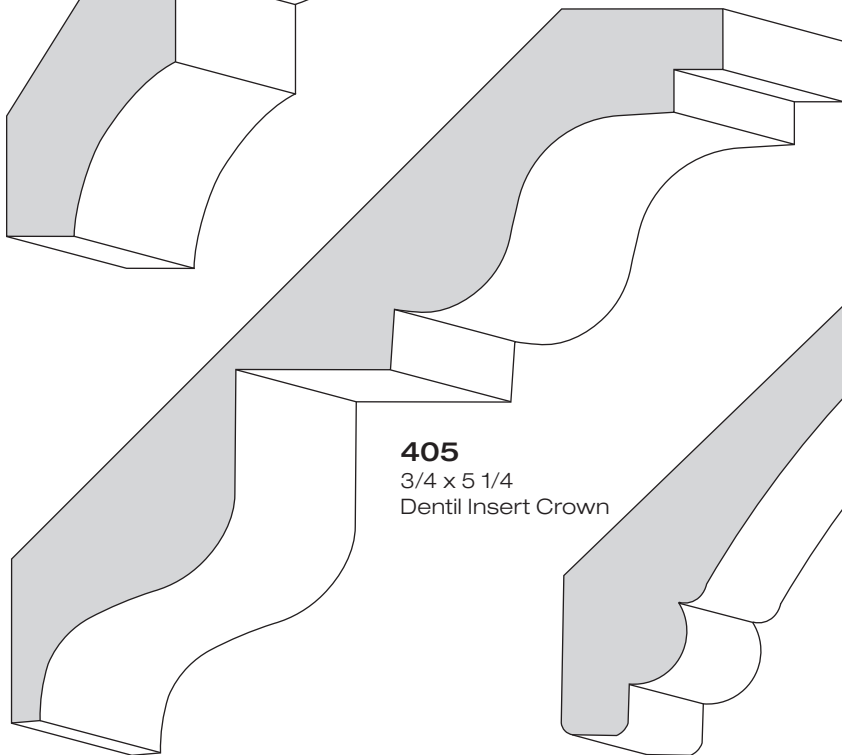

305
5/8 x 7 1/4
Modified

310
5/8 x 5 1/4
Modified

320
5/8 x 5 1/4
Beaded

330
5/8 x 4 1/4
Modified

335
9/16 x 4 1/4
Beaded

340
9/16 x 4 1/4
Colonial

350
5/8 x 3 1/4
Modified

370
11/16 x 1 3/8
Base Cap

605
1/2 x 3/4
Base Shoe

360
9/16 x 3 1/4
Colonial

350
5/8 x 3 1/4
Modified Crown Base

Crown
Mouldings
shown on
pages 8 & 9

Crowns

400
11/16 x 7 1/4
Crown

410
11/16 x 5 1/4
Crown

405
3/4 x 5 1/4
Dentil Insert Crown

415
11/16 x 5 1/4
Cove Crown

420
11/16 x 4 1/4
Crown

430
11/16 x 3 1/4
Crown

425
11/16 x 4 1/4
Cove Crown

440
9/16 x 2 1/4
Bed Mold

427
3/4 x 3 3/4
Dentil Insert Crown

Standard Mouldings

592
1/2 x 1
Half Round

Accessory Blocks

Rosette Blocks

705	1 x 2 1/2 x 2 1/2
710	1 1/8 x 3 x 3
715	1 1/8 x 3 1/2 x 3 1/2

Crown Corner Blocks

745	2 1/2 x 2 1/2 x 3 3/8 (3 1/4 Crown)
750	2 3/4 x 2 3/4 x 4 3/8 (4 1/4 Crown)
755	3 x 3 x 4 3/8 (3 1/4 Crown with Dentil)
760	3 1/2 x 3 1/2 x 5 3/8 (5 1/4 Crown or 4 1/4 Crown with Dentil)
765	4 x 4 x 6 3/8 (5 1/4 Crown with Dentil)