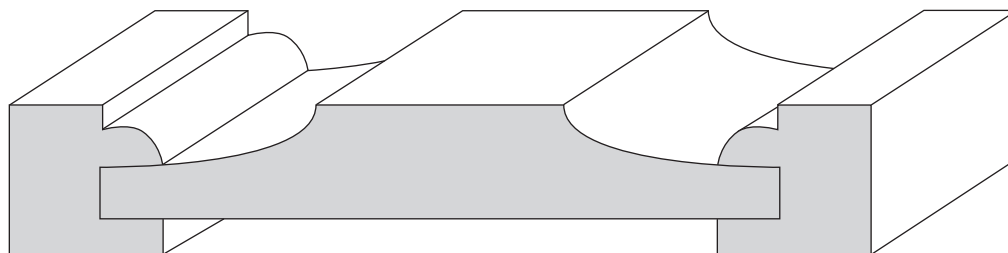

683 • 3/4 x 4 9/16 x 81 3/4 • Raised Panel Door Jamb