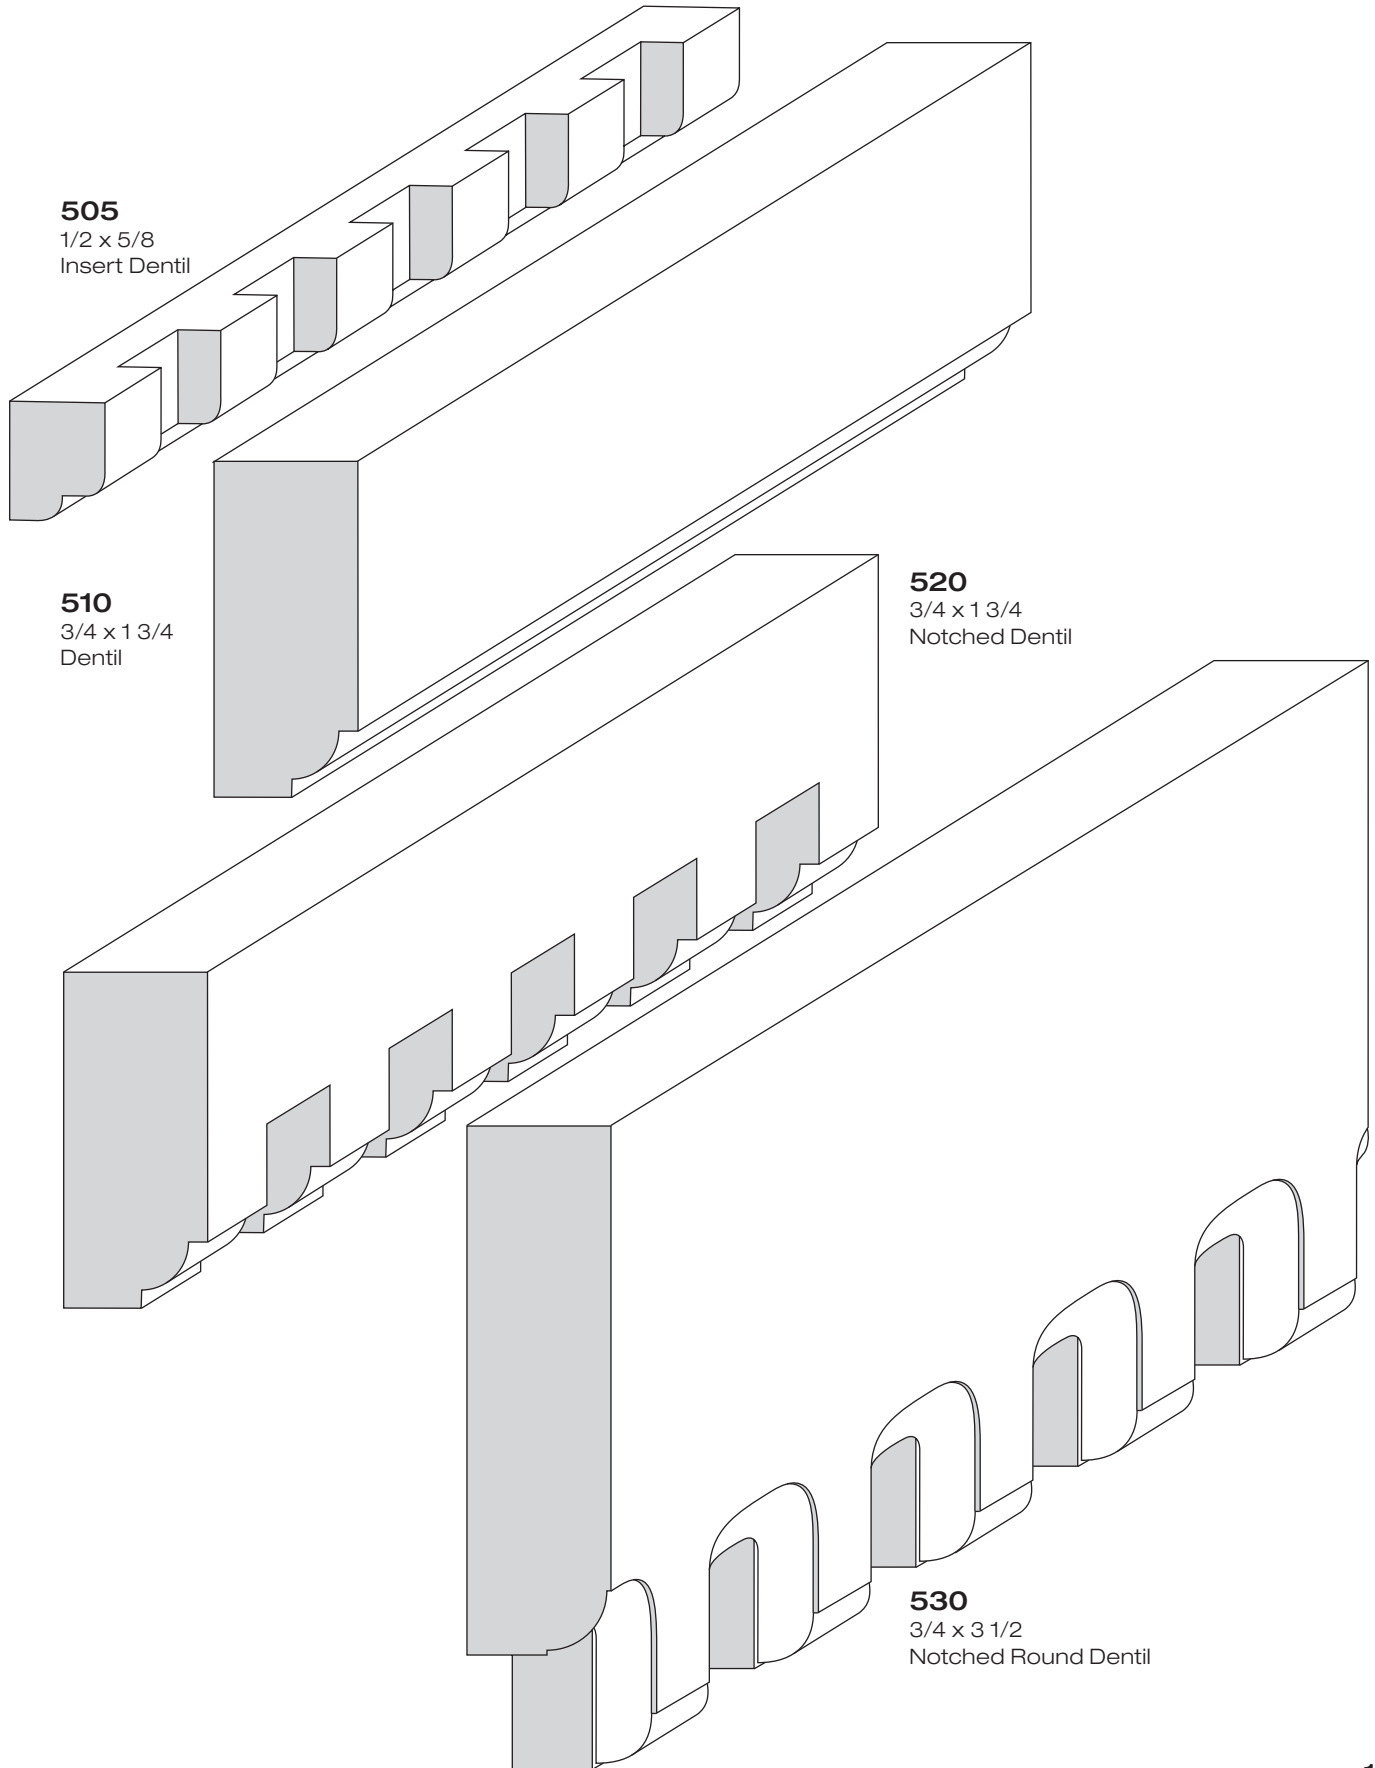

Dentils

Mantels

3 Piece Mantel

Top	$3/4 \times 7 \frac{1}{4}$
Beaded Casing	$3/4 \times 3 \frac{1}{4}$
Bottom	$3/4 \times 5 \frac{1}{2}$

4 Piece Mantel

Top	$3/4 \times 7 \frac{1}{4}$
Crown	$11/16 \times 4 \frac{1}{4}$
Modified Base	$5/8 \times 3 \frac{1}{4}$
Bottom	$3/4 \times 3 \frac{1}{2}$