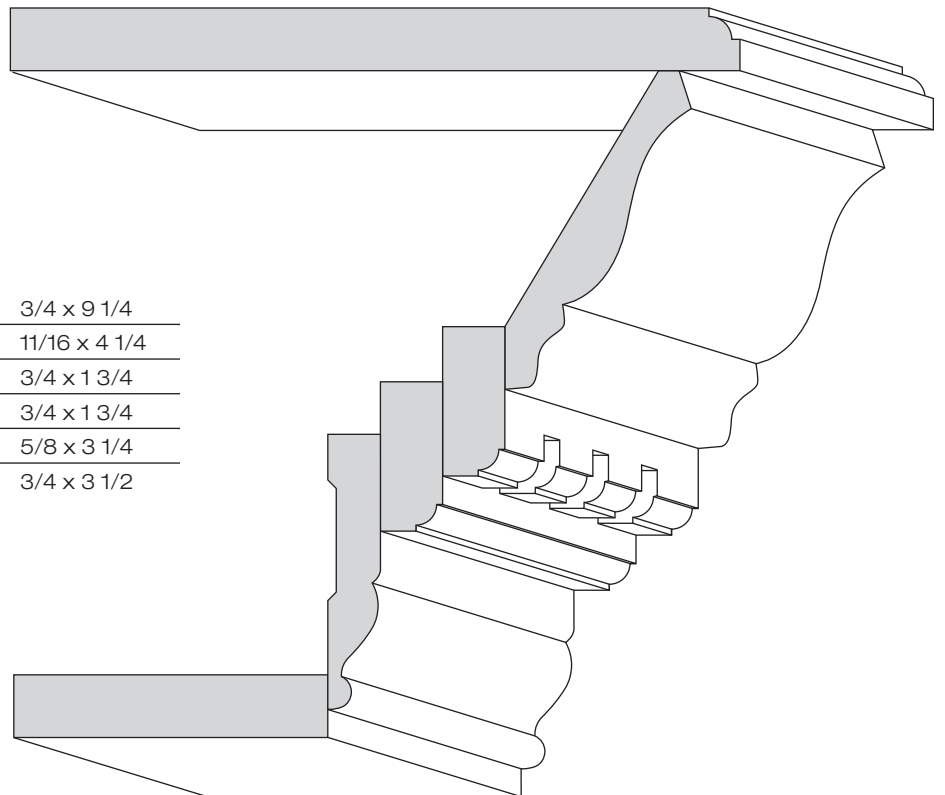

6 Piece Mantel

Top	$3/4 \times 9 \frac{1}{4}$
Crown	$11/16 \times 4 \frac{1}{4}$
Notched Dentil	$3/4 \times 1 \frac{3}{4}$
Dentil	$3/4 \times 1 \frac{3}{4}$
Modified Base	$5/8 \times 3 \frac{1}{4}$
Bottom	$3/4 \times 3 \frac{1}{2}$