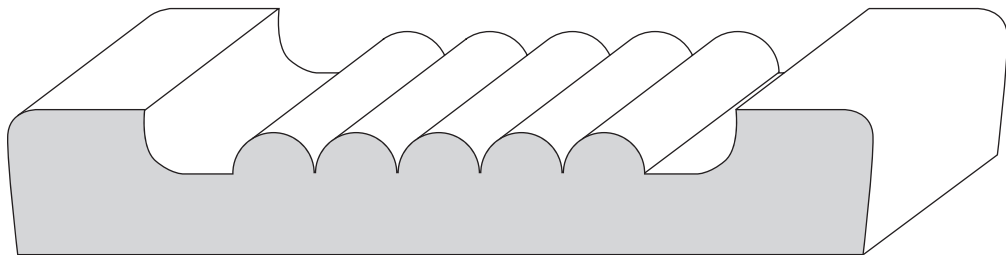

Door Accessories

Door Stops

650
7/16 x 1 1/4
Colonial Door Stop

653
1/2 x 1 1/4
Eased Door Stop

Door Jambs

675 • 3/4 x 4 9/16 • Door Jamb Stock

680 • 3/4 x 4 9/16 x 81 3/4 • Fluted Door Jamb (Fluted 8" from bottom, 6" from top)