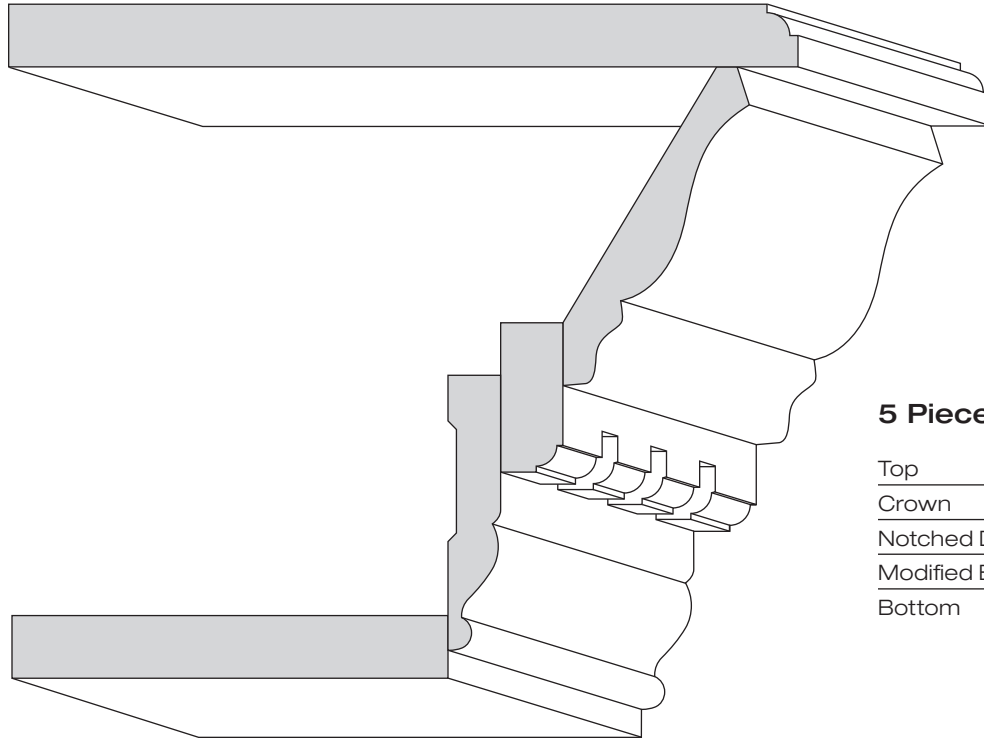

All Mantels are pre-assembled.
Non-standard mantels are subject to quote per order.