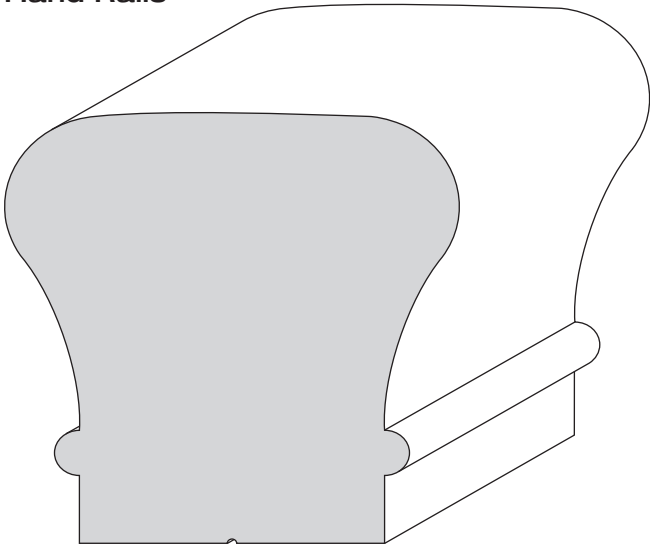

681 • 3/4 x 4 9/16 x 81 3/4 • Reeded Door Jamb (Fluted 8" from bottom, 6" from top)

683 • 3/4 x 4 9/16 x 81 3/4 • Raised Panel Door Jamb

Stair Parts

Full line of wood and iron stair parts

Hand Rails

6010
2 3/8 x 2 1/4