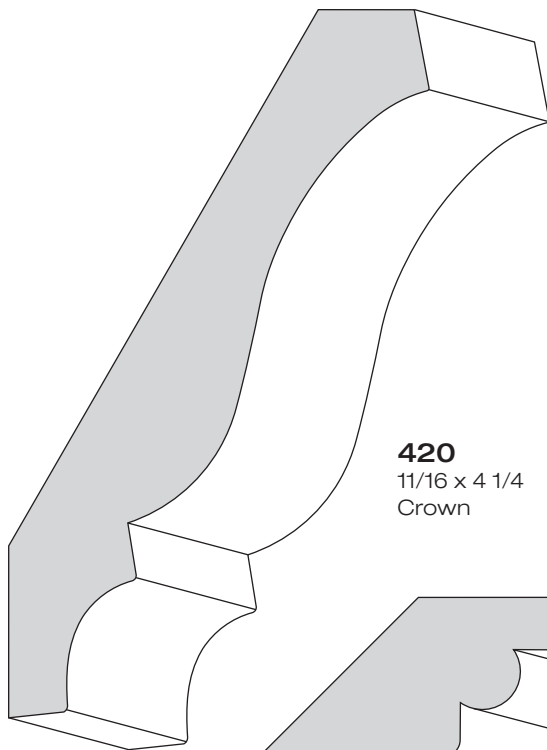

230
3/4 x 3 1/4
Beaded

220
11/16 x 3 1/4
Modified

240
3/4 x 2 3/4
Beaded

245
11/16 x 2 3/4
Classic Casing

255
11/16 x 2 1/4
Beaded

250
11/16 x 2 1/4
Colonial

260
11/16 x 1 1/8
Back Band

Baseboards

305
5/8 x 7 1/4
Modified

310
5/8 x 5 1/4
Modified

320
5/8 x 5 1/4
Beaded

330
5/8 x 4 1/4
Modified

335
9/16 x 4 1/4
Beaded

340
9/16 x 4 1/4
Colonial

350
5/8 x 3 1/4
Modified

370
11/16 x 1 3/8
Base Cap

605
1/2 x 3/4
Base Shoe

360
9/16 x 3 1/4
Colonial

350
5/8 x 3 1/4
Modified Crown Base

Crown
Mouldings
shown on
pages 8 & 9

Crowns

400
11/16 x 7 1/4
Crown

410
11/16 x 5 1/4
Crown

405
3/4 x 5 1/4
Dentil Insert Crown

415
11/16 x 5 1/4
Cove Crown

420
11/16 x 4 1/4
Crown

430
11/16 x 3 1/4
Crown

425
11/16 x 4 1/4
Cove Crown

440
9/16 x 2 1/4
Bed Mold

427
3/4 x 3 3/4
Dentil Insert Crown

Standard Mouldings

592
1/2 x 1
Half Round