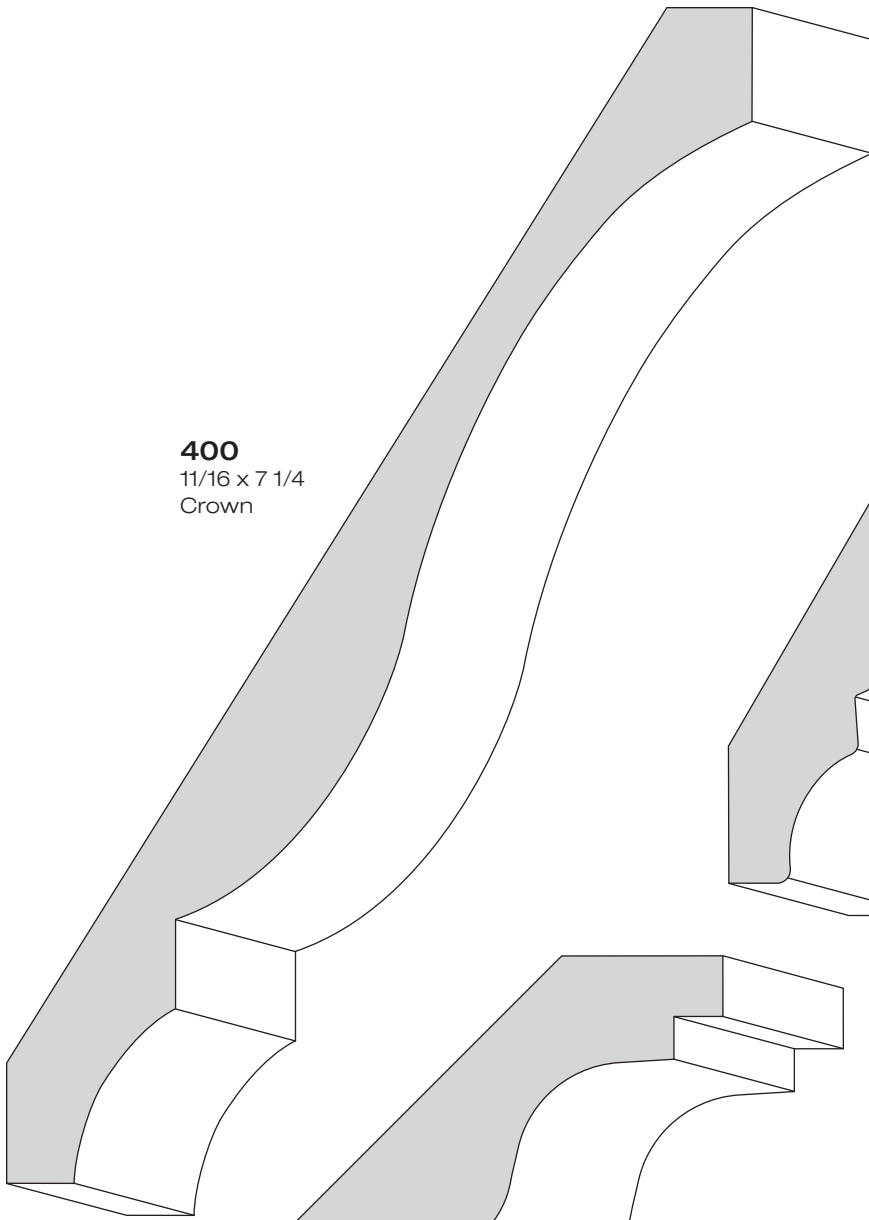

230
3/4 x 3 1/4
Beaded

220
11/16 x 3 1/4
Modified

240
3/4 x 2 3/4
Beaded

245
11/16 x 2 3/4
Classic Casing

255
11/16 x 2 1/4
Beaded

250
11/16 x 2 1/4
Colonial

260
11/16 x 1 1/8
Back Band

Baseboards

305
5/8 x 7 1/4
Modified

310
5/8 x 5 1/4
Modified

320
5/8 x 5 1/4
Beaded

330
5/8 x 4 1/4
Modified

335
9/16 x 4 1/4
Beaded

340
9/16 x 4 1/4
Colonial

350
5/8 x 3 1/4
Modified

370
11/16 x 1 3/8
Base Cap

605
1/2 x 3/4
Base Shoe

360
9/16 x 3 1/4
Colonial

350
5/8 x 3 1/4
Modified Crown Base

Crown
Mouldings
shown on
pages 8 & 9

Crowns

400
11/16 x 7 1/4
Crown

410
11/16 x 5 1/4
Crown

405
3/4 x 5 1/4
Dentil Insert Crown