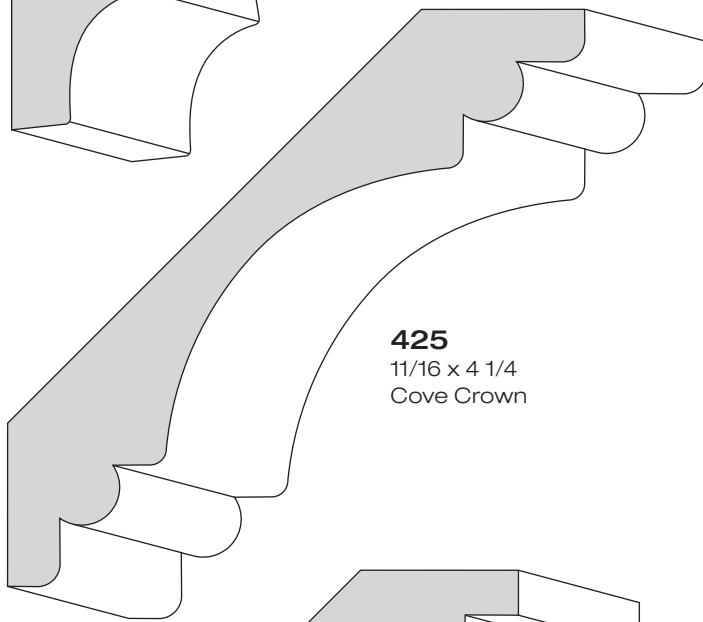

305
5/8 x 7 1/4
Modified

310
5/8 x 5 1/4
Modified

320
5/8 x 5 1/4
Beaded

330
5/8 x 4 1/4
Modified

335
9/16 x 4 1/4
Beaded

340
9/16 x 4 1/4
Colonial

350
5/8 x 3 1/4
Modified

370
11/16 x 1 3/8
Base Cap

605
1/2 x 3/4
Base Shoe

360
9/16 x 3 1/4
Colonial

350
5/8 x 3 1/4
Modified Crown Base

Crown
Mouldings
shown on
pages 8 & 9

Crowns

400
11/16 x 7 1/4
Crown

410
11/16 x 5 1/4
Crown

405
3/4 x 5 1/4
Dentil Insert Crown

415
11/16 x 5 1/4
Cove Crown

420
11/16 x 4 1/4
Crown

430
11/16 x 3 1/4
Crown

425
11/16 x 4 1/4
Cove Crown

440
9/16 x 2 1/4
Bed Mold

427
3/4 x 3 3/4
Dentil Insert Crown

Standard Mouldings

592
1/2 x 1
Half Round

Accessory Blocks

Rosette Blocks

705	1 x 2 1/2 x 2 1/2
710	1 1/8 x 3 x 3
715	1 1/8 x 3 1/2 x 3 1/2

Crown Corner Blocks

745	2 1/2 x 2 1/2 x 3 3/8 (3 1/4 Crown)
750	2 3/4 x 2 3/4 x 4 3/8 (4 1/4 Crown)
755	3 x 3 x 4 3/8 (3 1/4 Crown with Dentil)
760	3 1/2 x 3 1/2 x 5 3/8 (5 1/4 Crown or 4 1/4 Crown with Dentil)
765	4 x 4 x 6 3/8 (5 1/4 Crown with Dentil)