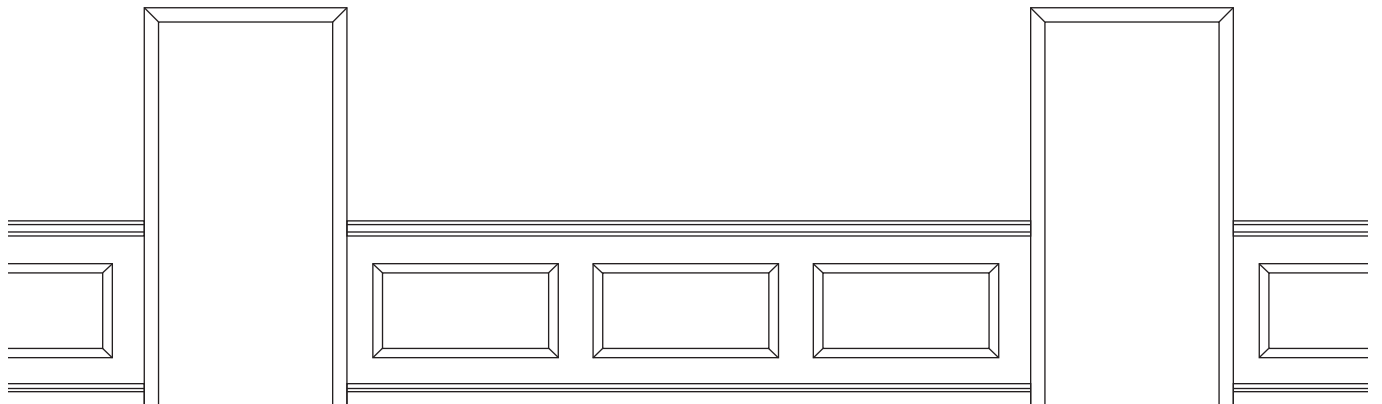

6050
3/8 x 1 3/4

8080
1 1/16 x 1 1/4

Landing Tread

8090
1 1/16 x 5 1/2

Wainscot Paneling

Stock Panel Doors

All stock panel doors are 1 3/8" thick x 80" height.

Doors can be pre-hung in poplar, red oak and primed jambs with 3 - 3 1/2" hinges.