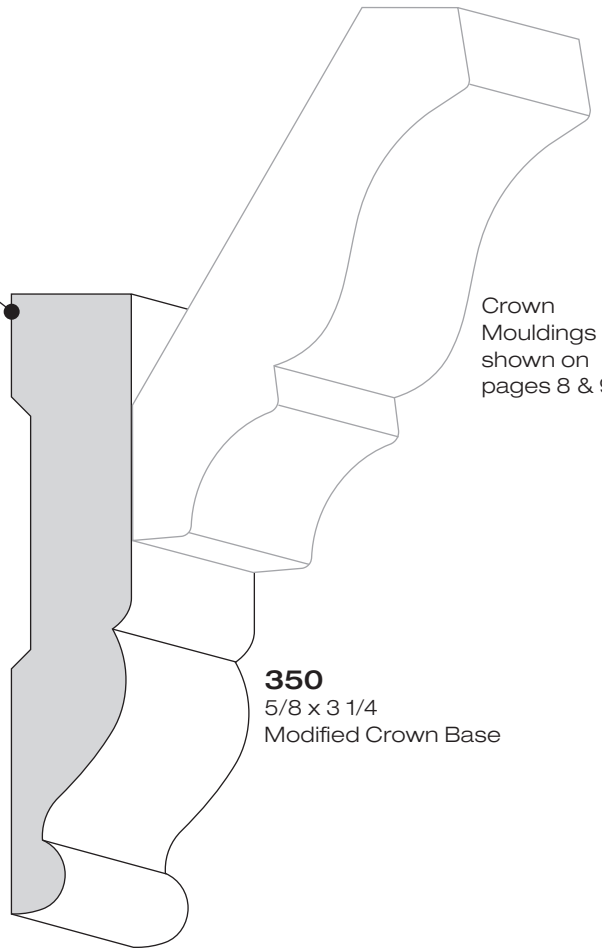

230
3/4 x 3 1/4
Beaded

220
11/16 x 3 1/4
Modified

240
3/4 x 2 3/4
Beaded

245
11/16 x 2 3/4
Classic Casing

255
11/16 x 2 1/4
Beaded

250
11/16 x 2 1/4
Colonial

260
11/16 x 1 1/8
Back Band

Baseboards

305
5/8 x 7 1/4
Modified

310
5/8 x 5 1/4
Modified

320
5/8 x 5 1/4
Beaded

330
5/8 x 4 1/4
Modified

335
9/16 x 4 1/4
Beaded

340
9/16 x 4 1/4
Colonial

350
5/8 x 3 1/4
Modified

370
11/16 x 1 3/8
Base Cap

605
1/2 x 3/4
Base Shoe

360
9/16 x 3 1/4
Colonial

350
5/8 x 3 1/4
Modified Crown Base

Crown
Mouldings
shown on
pages 8 & 9

Crowns

400
11/16 x 7 1/4
Crown

410
11/16 x 5 1/4
Crown

405
3/4 x 5 1/4
Dentil Insert Crown

Accessory Blocks

Rosette Blocks

705	1 x 2 1/2 x 2 1/2
710	1 1/8 x 3 x 3
715	1 1/8 x 3 1/2 x 3 1/2

Crown Corner Blocks

745	2 1/2 x 2 1/2 x 3 3/8 (3 1/4 Crown)
750	2 3/4 x 2 3/4 x 4 3/8 (4 1/4 Crown)
755	3 x 3 x 4 3/8 (3 1/4 Crown with Dentil)
760	3 1/2 x 3 1/2 x 5 3/8 (5 1/4 Crown or 4 1/4 Crown with Dentil)
765	4 x 4 x 6 3/8 (5 1/4 Crown with Dentil)