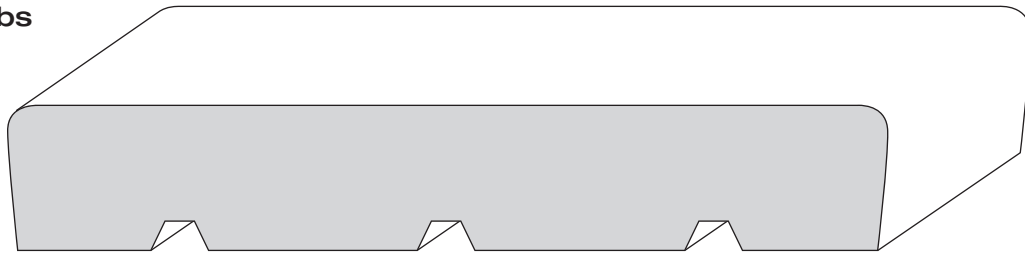

Door Accessories

Door Stops

650
7/16 x 1 1/4
Colonial Door Stop

653
1/2 x 1 1/4
Eased Door Stop

Door Jambs

675 • 3/4 x 4 9/16 • Door Jamb Stock

680 • 3/4 x 4 9/16 x 81 3/4 • Fluted Door Jamb (Fluted 8" from bottom, 6" from top)