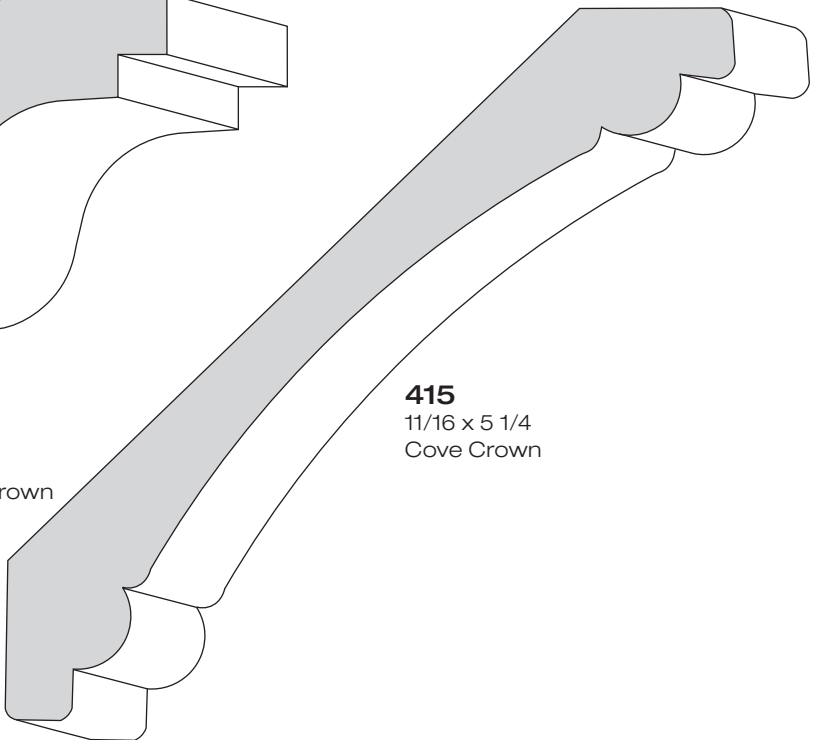

305
5/8 x 7 1/4
Modified

310
5/8 x 5 1/4
Modified

320
5/8 x 5 1/4
Beaded

330
5/8 x 4 1/4
Modified

335
9/16 x 4 1/4
Beaded

340
9/16 x 4 1/4
Colonial

350
5/8 x 3 1/4
Modified

370
11/16 x 1 3/8
Base Cap

605
1/2 x 3/4
Base Shoe

360
9/16 x 3 1/4
Colonial

350
5/8 x 3 1/4
Modified Crown Base

Crown
Mouldings
shown on
pages 8 & 9

Crowns

400
11/16 x 7 1/4
Crown

410
11/16 x 5 1/4
Crown

405
3/4 x 5 1/4
Dentil Insert Crown

415
11/16 x 5 1/4
Cove Crown

420
11/16 x 4 1/4
Crown

430
11/16 x 3 1/4
Crown

425
11/16 x 4 1/4
Cove Crown

440
9/16 x 2 1/4
Bed Mold

427
3/4 x 3 3/4
Dentil Insert Crown

Standard Mouldings

592
1/2 x 1
Half Round

Accessory Blocks

Rosette Blocks

705	1 x 2 1/2 x 2 1/2
710	1 1/8 x 3 x 3
715	1 1/8 x 3 1/2 x 3 1/2

Crown Corner Blocks

745	2 1/2 x 2 1/2 x 3 3/8 (3 1/4 Crown)
750	2 3/4 x 2 3/4 x 4 3/8 (4 1/4 Crown)
755	3 x 3 x 4 3/8 (3 1/4 Crown with Dentil)
760	3 1/2 x 3 1/2 x 5 3/8 (5 1/4 Crown or 4 1/4 Crown with Dentil)
765	4 x 4 x 6 3/8 (5 1/4 Crown with Dentil)