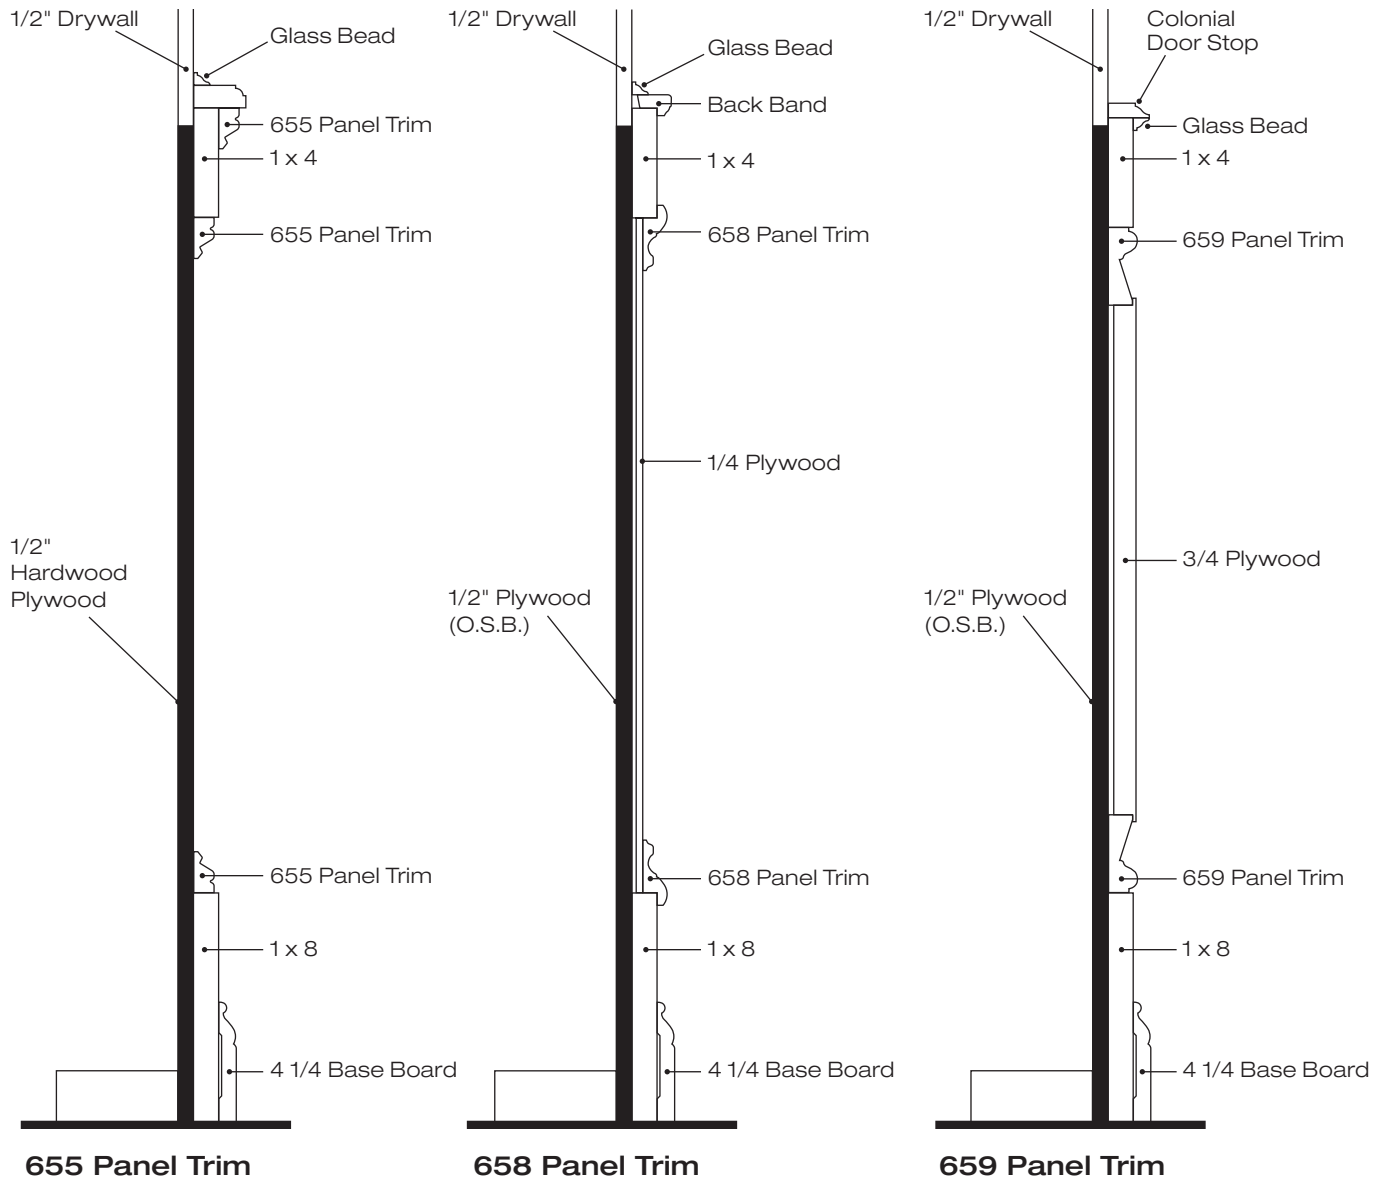

6050
3/8 x 1 3/4

8080
1 1/16 x 1 1/4

Landing Tread

8090
1 1/16 x 5 1/2

Wainscot Paneling

Stock Panel Doors

All stock panel doors are 1 3/8" thick x 80" height.

Doors can be pre-hung in poplar, red oak and primed jambs with 3 - 3 1/2" hinges.